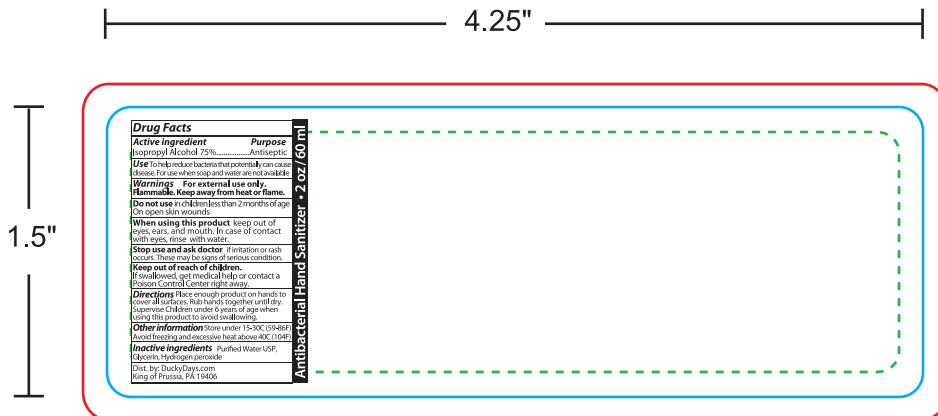

## 2 oz. Spray Hand Sanitizer Template

All critical elements (text, images, logos, etc.) must be kept inside the blue box.

Anything left outside the blue box will be cut off.

**Bleed 1/4"**

Make sure to extend the background images or colors all the way to the edge of the red box.

Recommend 300 dpi

Safe Line - - - - -

Print Line ———

Bleed Line ———