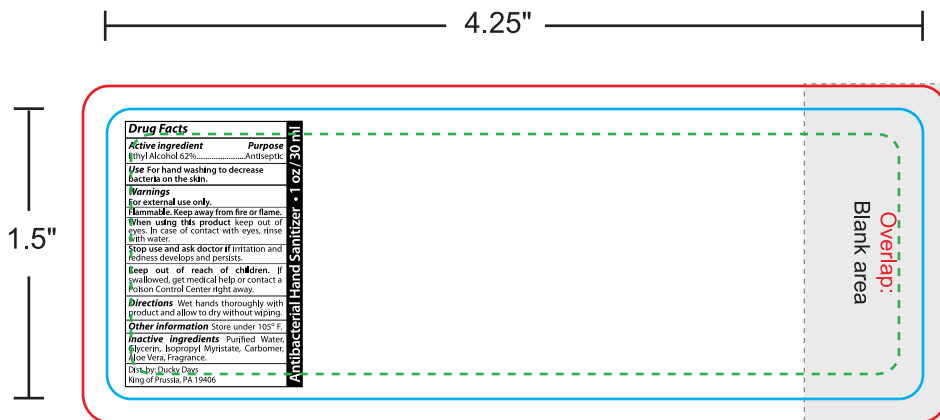

# 1 oz. Gel Hand Sanitizer Template

All critical elements (text, images, logos, etc.) must be kept inside the blue box.  
Anything left outside the blue box will be cut off.

**Bleed 1/4"**

Make sure to extend the background images or colors all the way to the edge of the red box.

Recommend 300 dpi

Safe Line - - - - -  
Print Line ————  
Bleed Line —————