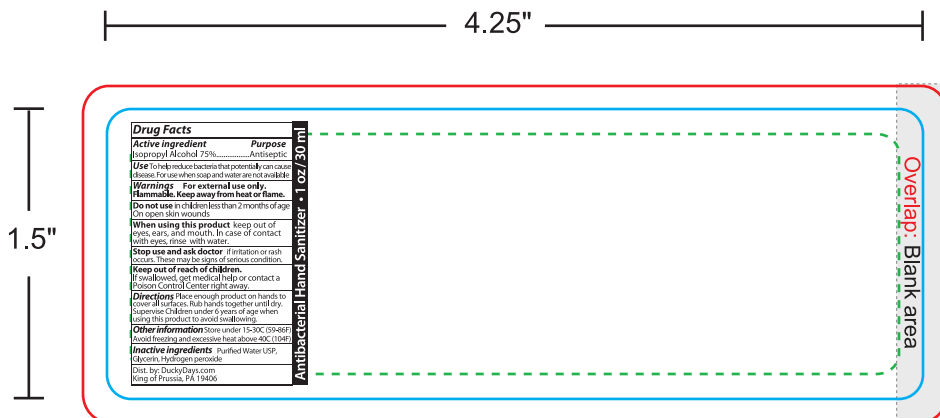

1 oz. Spray Hand Sanitizer Template

All critical elements (text, images, logos, etc.)
 must be kept inside the blue box.
 Anything left outside the blue box will be cut off.

Bleed 1/4"

Make sure to extend the
 background images or colors all the
 way to the edge of the red box.

Recommend 300 dpi

Safe Line - - - - -
 Print Line ————
 Bleed Line —————